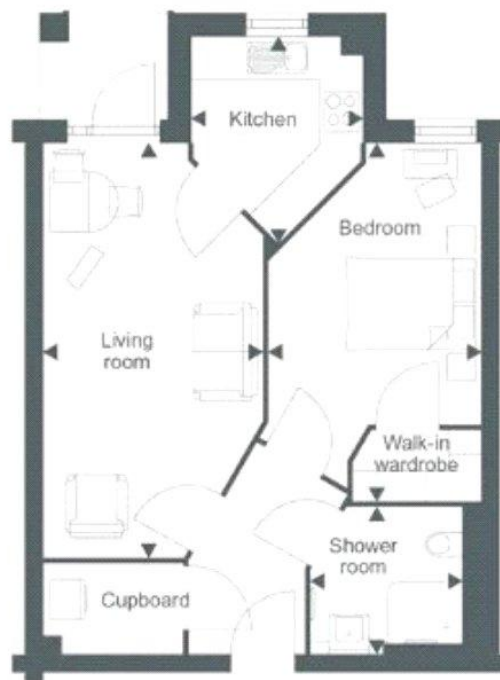

Floorplan

TO ARRANGE A VIEWING PLEASE CONTACT:
Tel: **01344 962150** or Email: **lettings@bridges.co.uk**

Important Notice - These particulars are set out as a general outline only for the guidance of intended purchasers/tenants and do not form part of any offer or contract and must not be relied upon as statements or representations of fact. Purchasers/Tenants must satisfy themselves by inspection or otherwise as to their correctness.